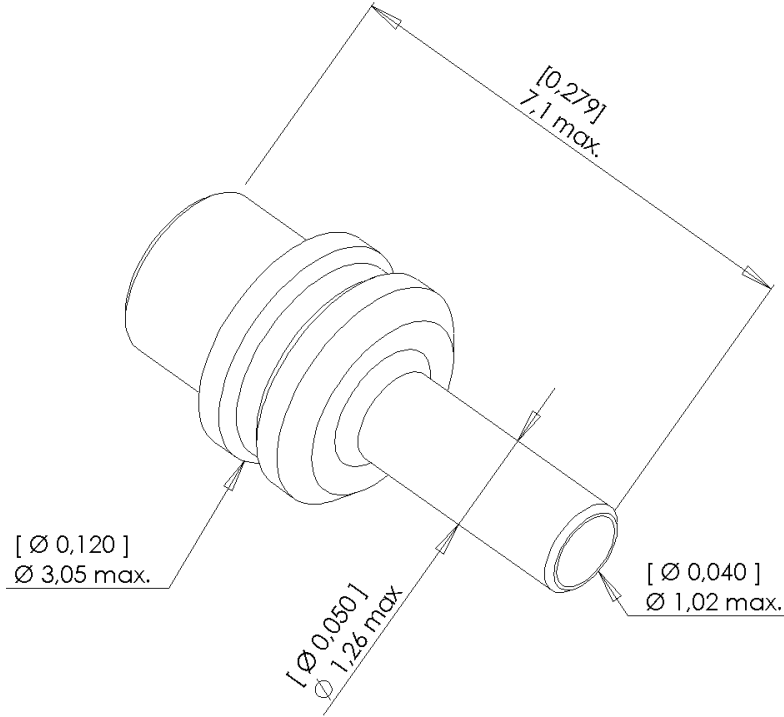

INNER FERRULE FOR Ø 1.6 MM CABLE

Packaging  
100

Series  
LC

Issue  
04 29 02

Page  
1 / 1

Original dimensions in mm [inch]

**GENERAL**

- Compatible with LC connectors
- Suitable for use with cable size Ø 1.6 mm
- Compatible with Bellcore GR 326 specification
- Stainless steel